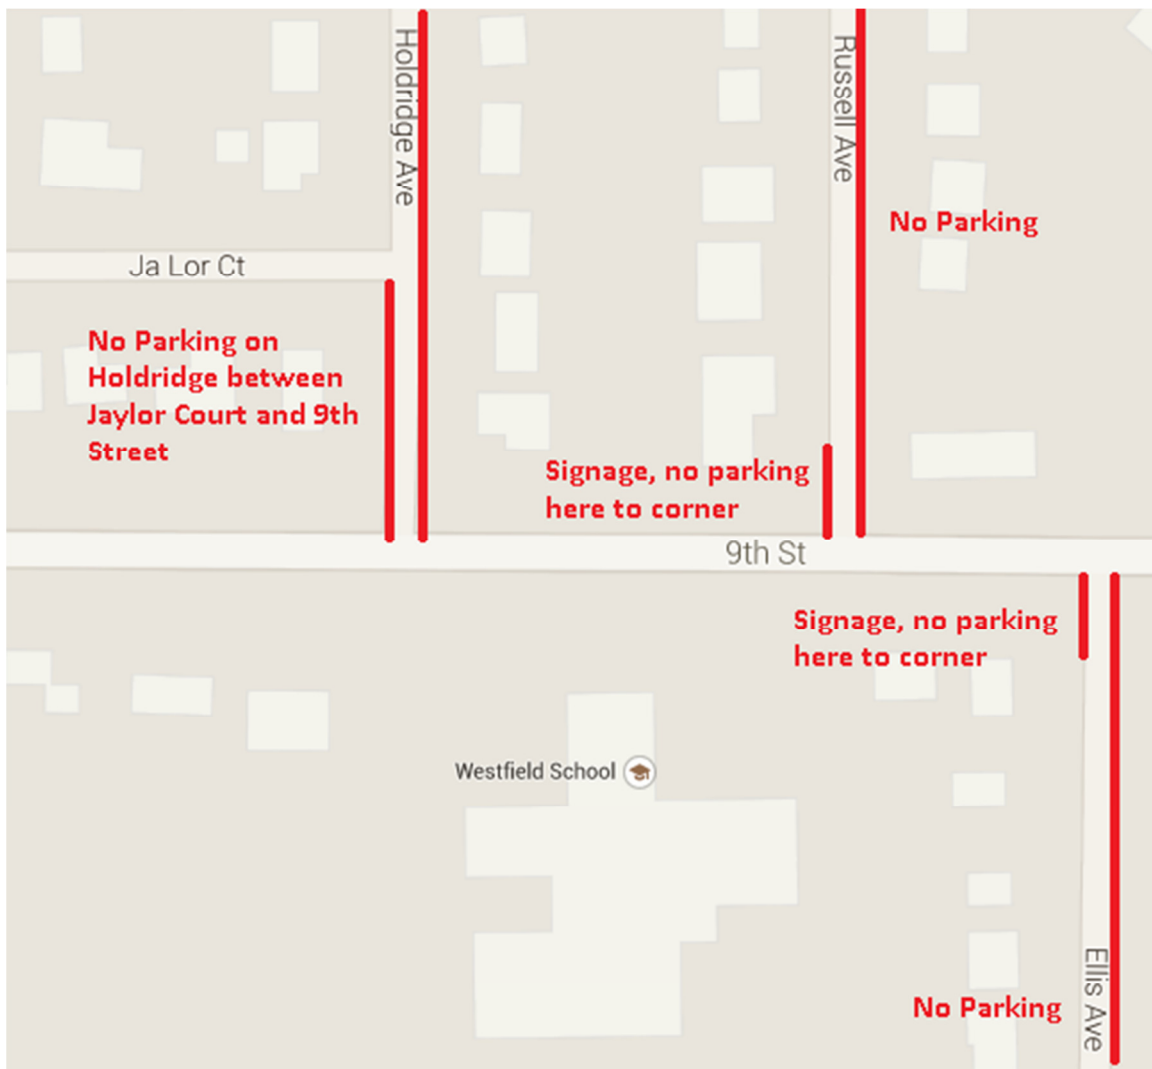

## WESTFIELD SCHOOL – REVISED PARKING SCHEDULE

### Changes this year include:

- On Holdridge Avenue:
  - No parking on the west side between Jaylor Court and 9<sup>th</sup> Street
- On Russell Avenue:
  - No parking on the south west corner, from sign to corner of 9<sup>th</sup> street
  - Parking is now allowed on the west side from 8<sup>th</sup> to 9<sup>th</sup> street during school hours. Previous “no parking” signs have been removed
- On Ellis Avenue:
  - No parking on north west corner, from sign to corner of 9<sup>th</sup> street

### No change from prior years:

- **On Holdridge Avenue:**
  - **No parking, standing or stopping at any time on the east side of the road**
- On Russell Avenue:
  - **No parking, standing or stopping at any time on the east side of the road**
- On Ellis Avenue:
  - **No parking, standing or stopping at any time on the east side of the road**